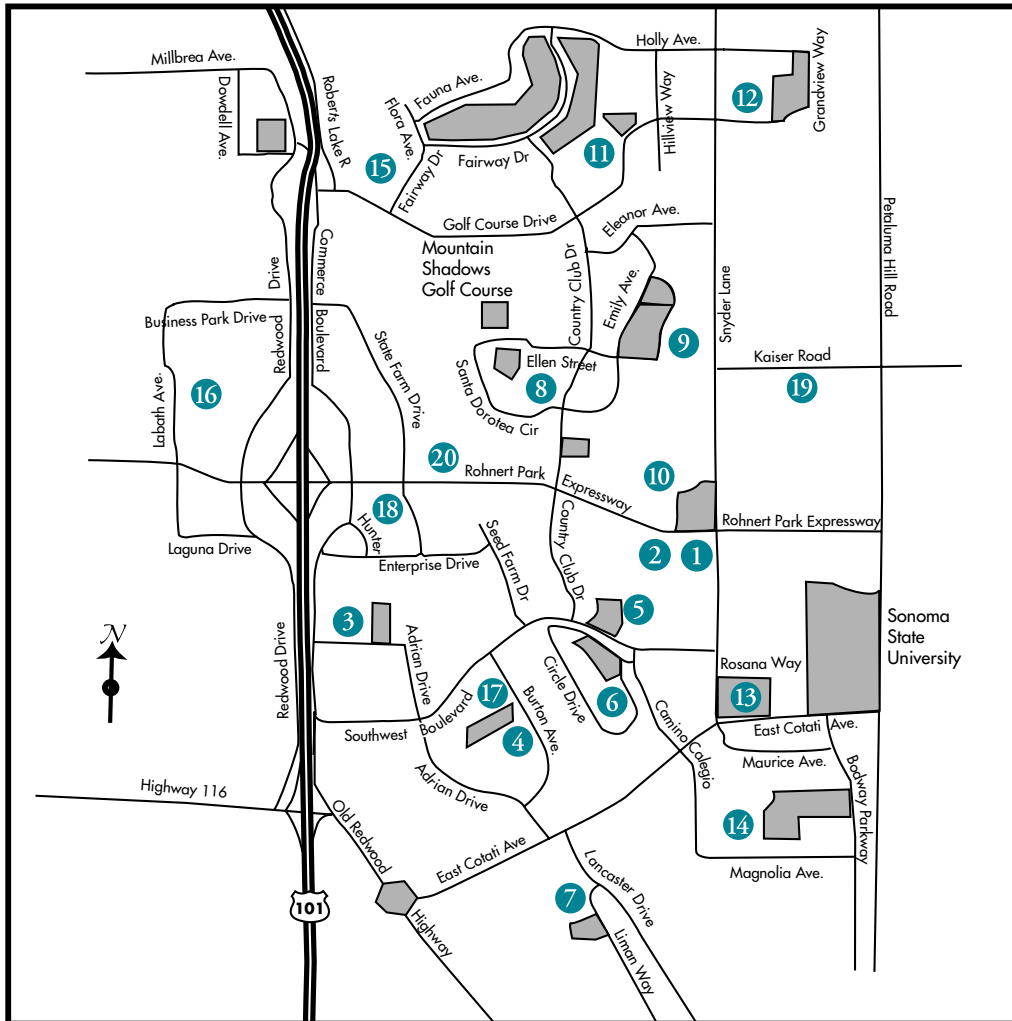

THE City of Rohnert Park

Neighborhood Parks and Facilities

- 1. Community Center & Recreation Department**
5401 Snyder Lane
- 2. Peter M. Callinan Sports Center**
5405 Snyder Lane
- 3. Alicia Park & Pool**
300 Arlen, 5 acres
- 4. Benicia Park & Pool**
7469 Bernice, 6 acres
- 5. Colegio Vista Park**
Southwest Blvd., 3 acres
- 6. Caterpillar Park**
7430 Circle Dr., 3 acres

- 7. Ladybug Park & Pool**
8517 Liman Way, 5 acres
- 8. Dorotea Park**
895 Santa Dorotea Circle, 6 acres
- 9. Eagle Park**
1715 Emily, 10 acres
- 10. Sunrise Park**
5201 Snyder Lane, 9 acres
- 11. Honeybee Park & Pool**
1170 Golf Course Dr., 10.5 acres
- 12. Golis Park**
1450 Golf Course Dr., 14 acres
- 13. Rainbow Park**
1345 Rosanna, 2.68 acres

- 14. Magnolia Park & Pool**
1401 Middlebrook, 13 acres
- 15. Roberts Lake**
5010 Roberts Lake Road
- 16. Rohnert Park Stadium**
5900 LaBath Avenue
- 17. Burton Ave. Recreation Center**
7421 Burton Avenue
- 18. Senior Center**
6800 Hunter Drive
- 19. Community Garden**
Keiser Road
- 20. The Vision Teen Center**
450 City Hall Drive